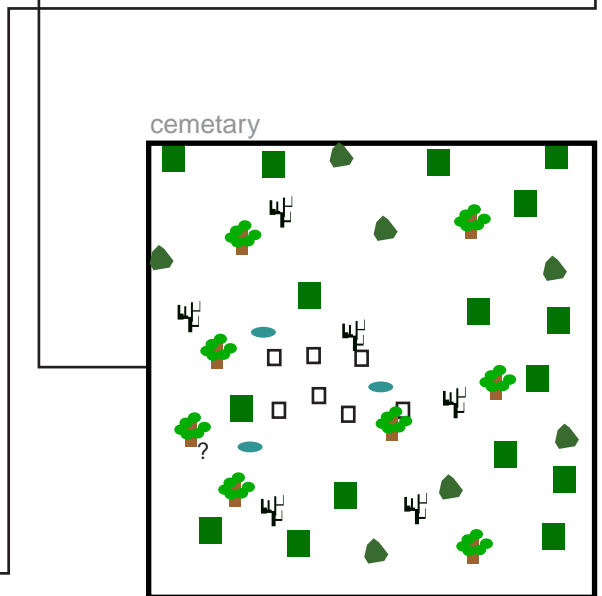

The Known World Map Distribution
<http://clanworld.haxor.com>

Myrm Hive 1.2

Credits: Parintachin

The Known World Map Distribution
<http://clanworld.haxor.com>

Marsh 2.2

Credits: Snrub, Ton To, Parintachin

The Known World Map Distribution
<http://clanworld.haxor.com>

Lower South Forest

South Beach of Puddlesby Island

Spirit Wood 1.0

Credits: Parintachin, Loco, Warplet

The Known World Map Distribution
<http://clanworld.haxor.com>

The Sacred Grove is a beautiful place dedicated to the peace and majesty of nature. Come here to meditate.