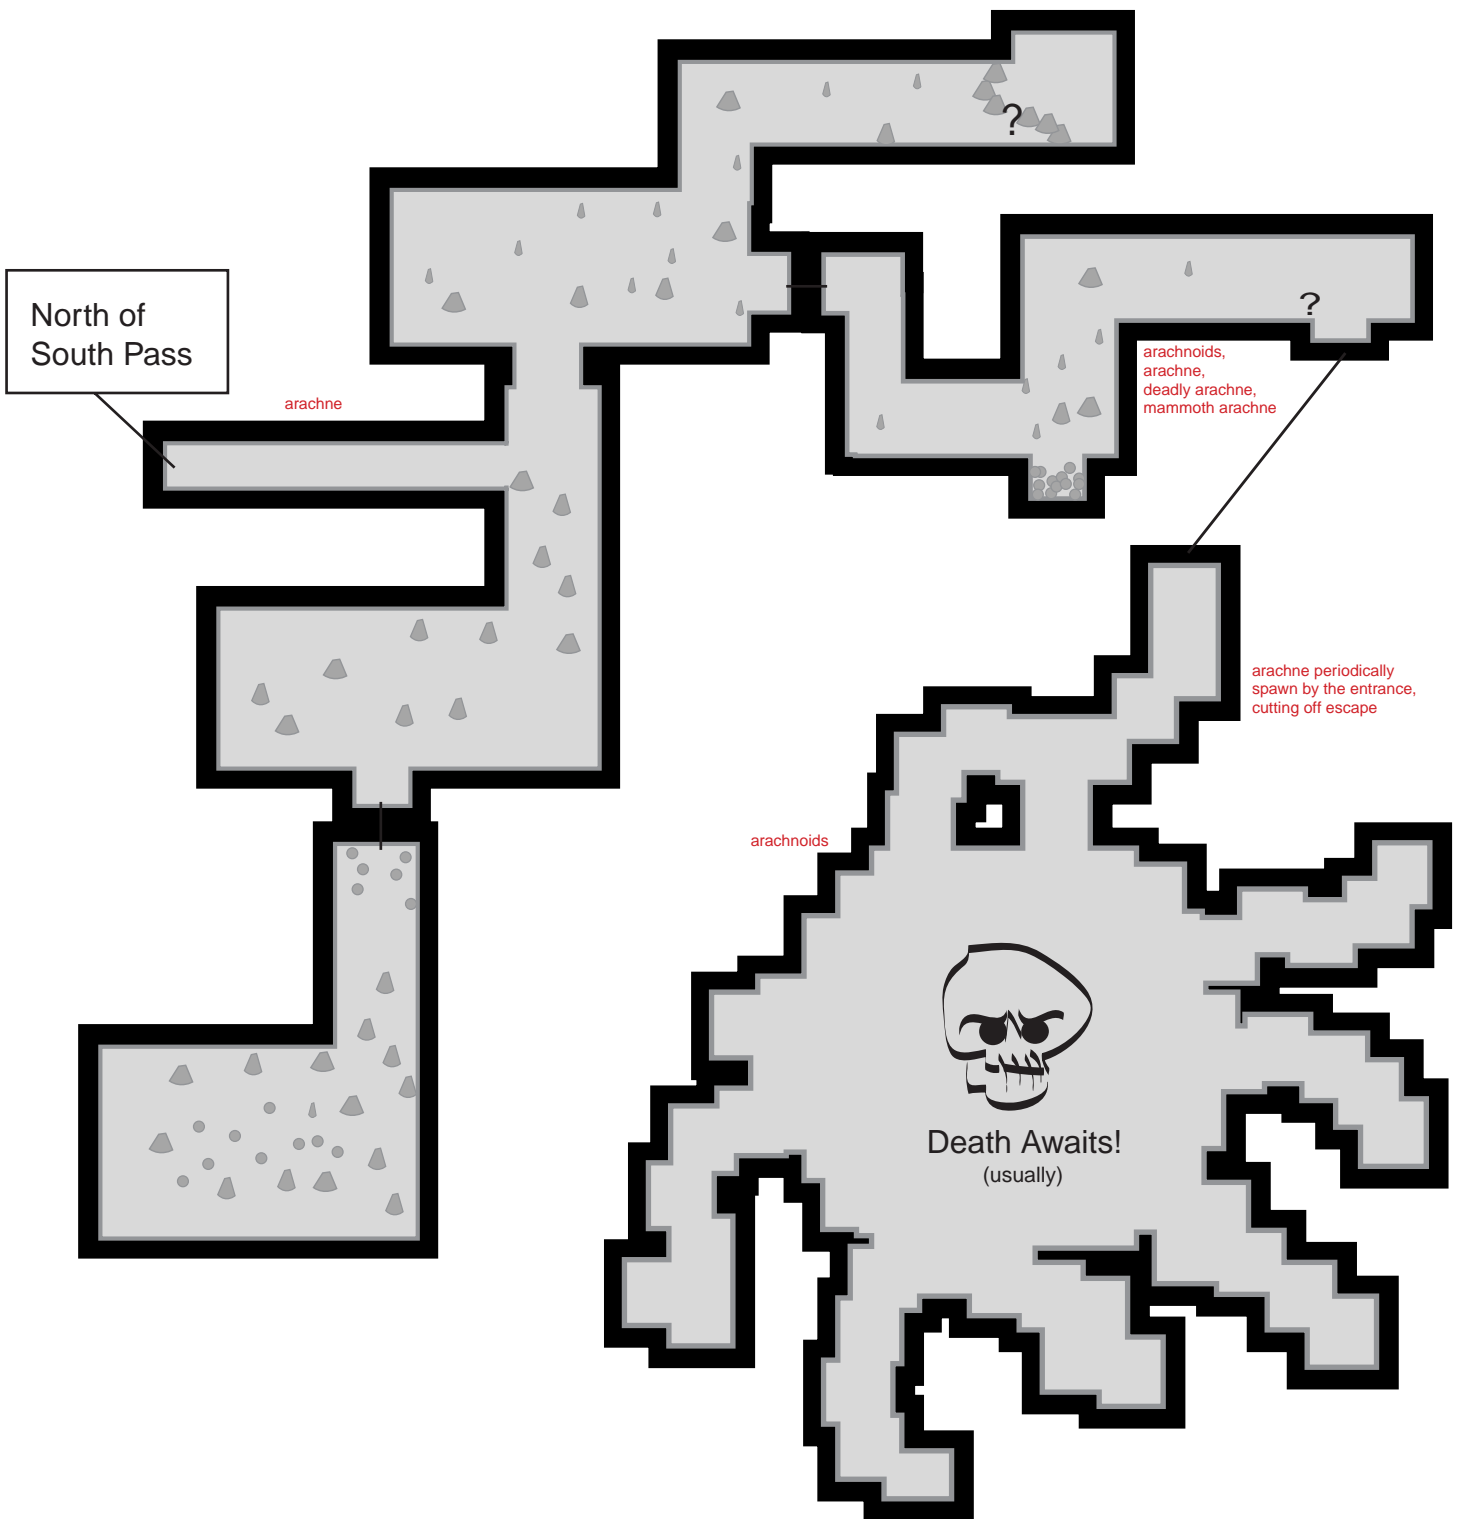

Lower South Forest

South Beach of Puddlesby Island

Spirit Wood 1.0

Credits: Parintachin, Loco, Warplet

The Known World Map Distribution
<http://clanworld.haxor.com>

The Sacred Grove is a beautiful place dedicated to the peace and majesty of nature. Come here to meditate.

The Brave Occupation Forces:

Baerwizz, Pixy, Arcail, Gandor, Blitz, Vaqualir, Cout Zero, Devil, Eyeball, Elenis Reyav, AlthePal, Ziff the Ranger, Argh, JoMamma, Jorgan, Oedipus, Bizob, Argh, Trillium, Ananna, Aurora de Gamma, Noah, Parintachin, Cygnus, Hell, Ba'alzamon, Sassy, John, Super Chicken, Warplet