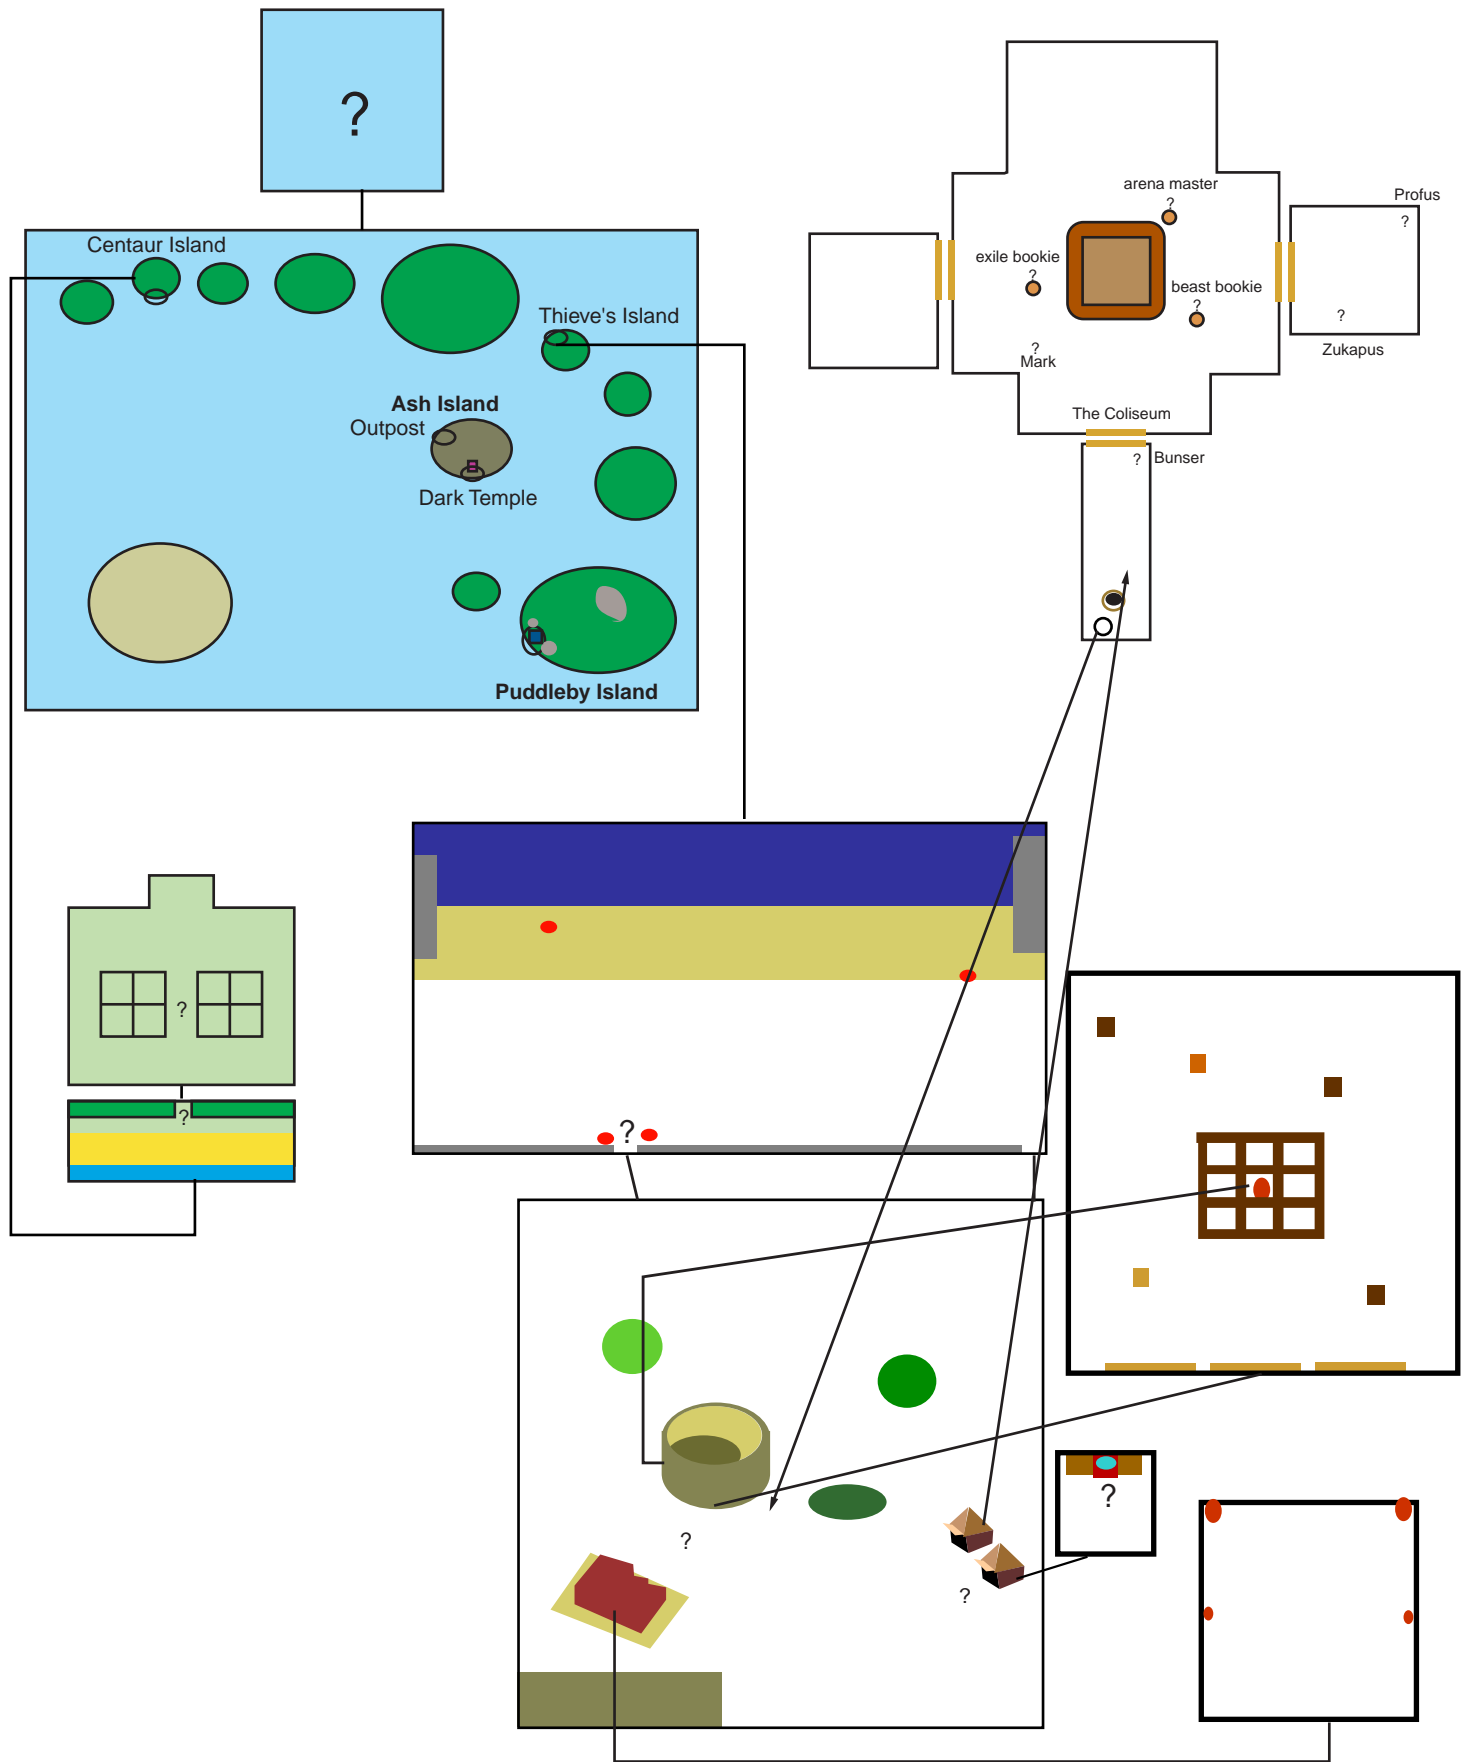

The Known World

3rd Edition

A scroll indebted to the work of many.
faithfully compiled and illumined by Parintachin

The Lok'Groton Islands 3.0

Credits: Martlet, Parintachin, MrMac

The Known World Map Distribution
<http://clanworld.haxor.com>

Lower South Forest

South Beach of Puddlesby Island

Spirit Wood 1.0

Credits: Parintachin, Loco, Warplet

The Known World Map Distribution
<http://clanworld.haxor.com>

The Sacred Grove is a beautiful place dedicated to the peace and majesty of nature. Come here to meditate.

note: A few fissures are not yet marked out. Be careful!