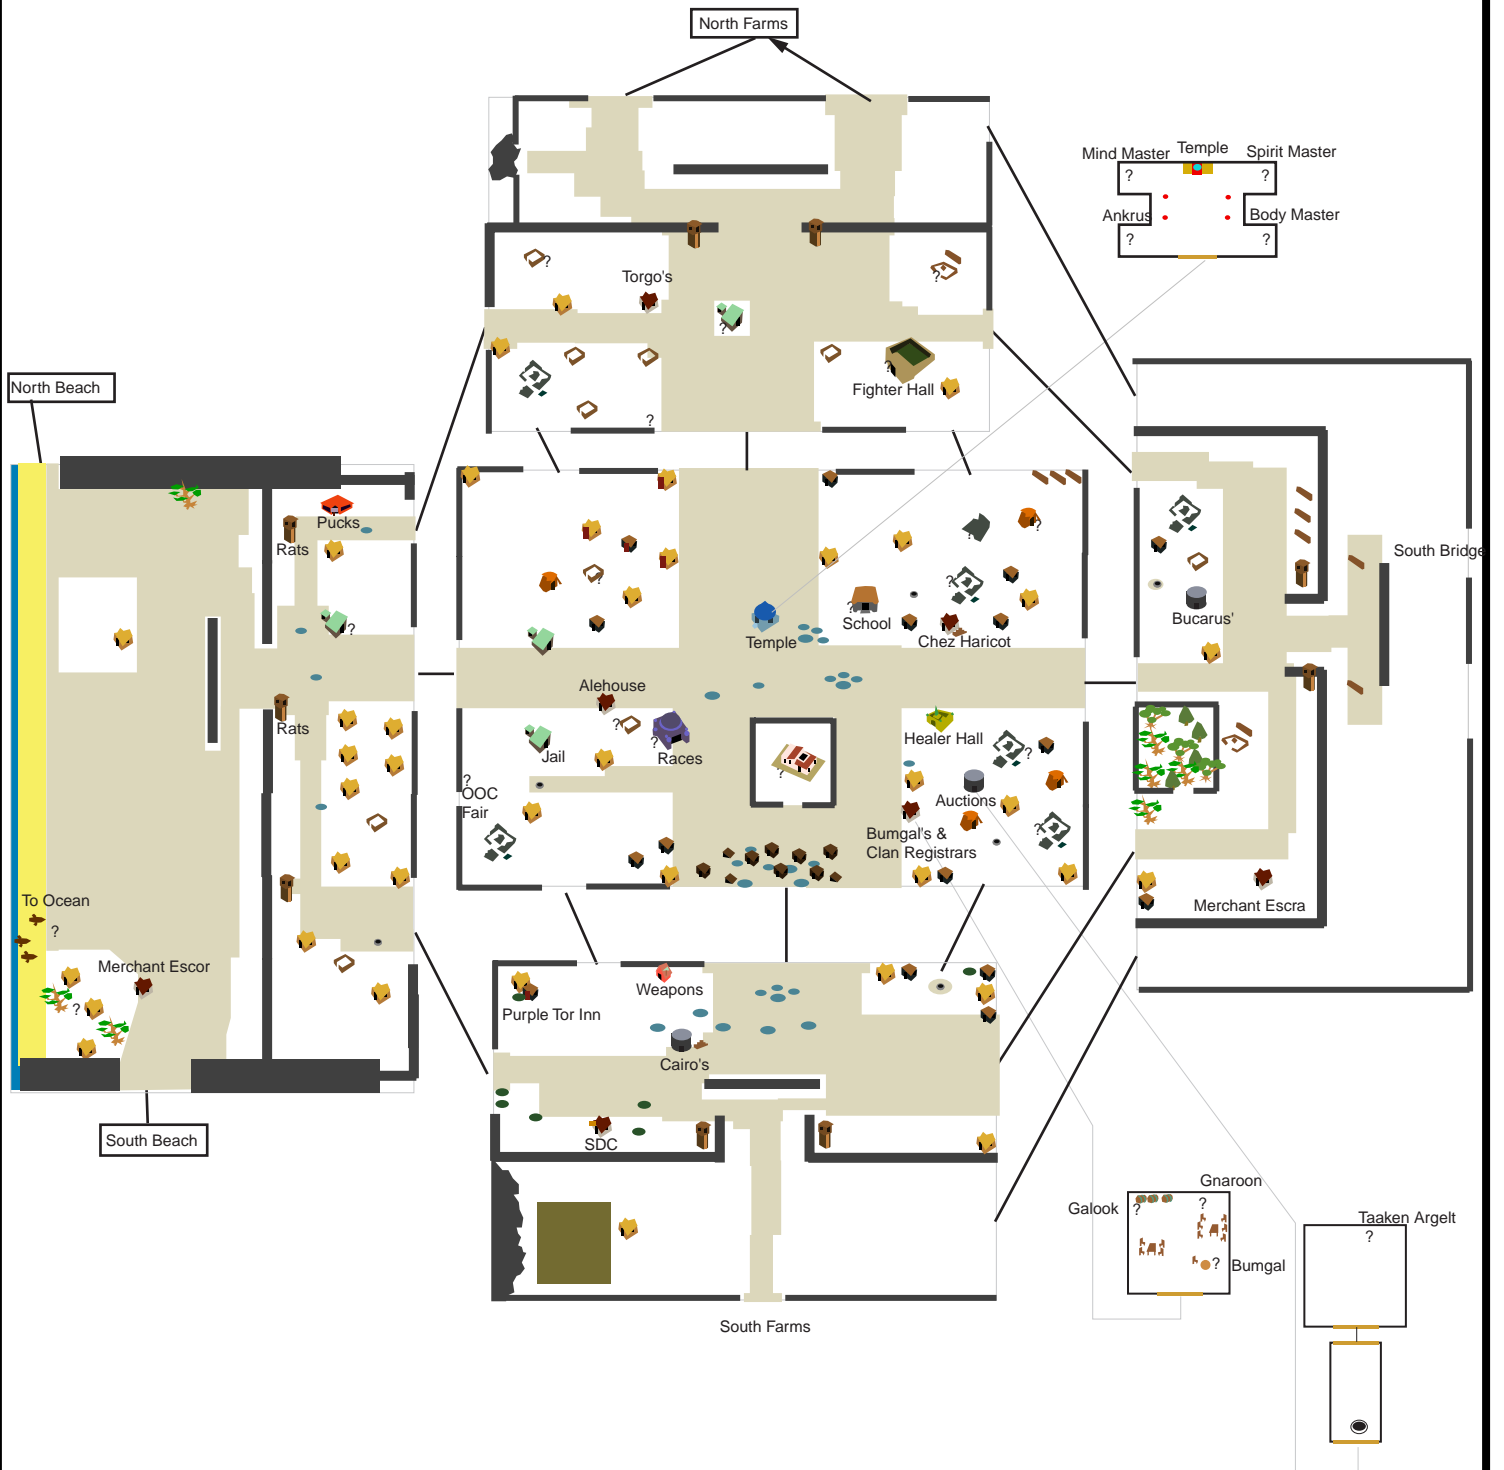

Puddleby Town 3.0

Credits: Parintachin, MrMac, Devil

The Known World Map Distribution
<http://clanworld.haxor.com>