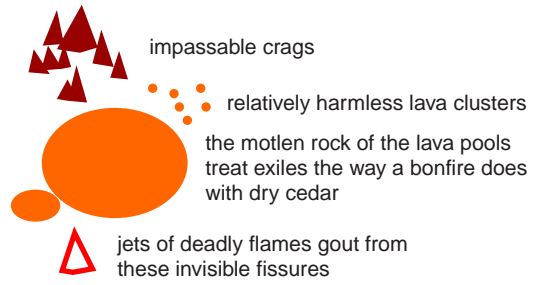

Other than the Blood Cloud, all portals in the Astral Plane are invisible. Wandering at random seems to be the only way to find them.

features of the abyss:

demonic vermine, abyssal hunters, wailing spirits, orga warlocks, astral guardians