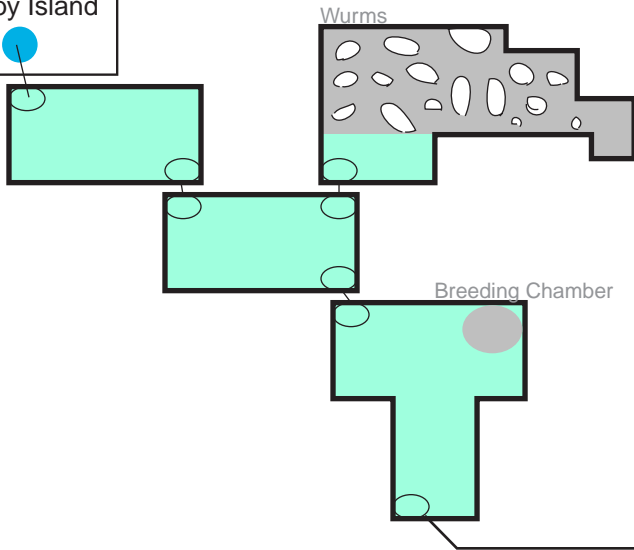

The Known World Map Distribution
<http://clanworld.haxor.com>

Myrm Hive 1.2

Credits: Parintachin

The Known World Map Distribution
<http://clanworld.haxor.com>

Marsh 2.2

Credits: Snrub, Ton To, Parintachin

The Known World Map Distribution
<http://clanworld.haxor.com>

Lower South Forest

South Beach of Puddlesby Island

Spirit Wood 1.0

Credits: Parintachin, Loco, Warplet

The Known World Map Distribution
<http://clanworld.haxor.com>

The Sacred Grove is a beautiful place dedicated to the peace and majesty of nature. Come here to meditate.