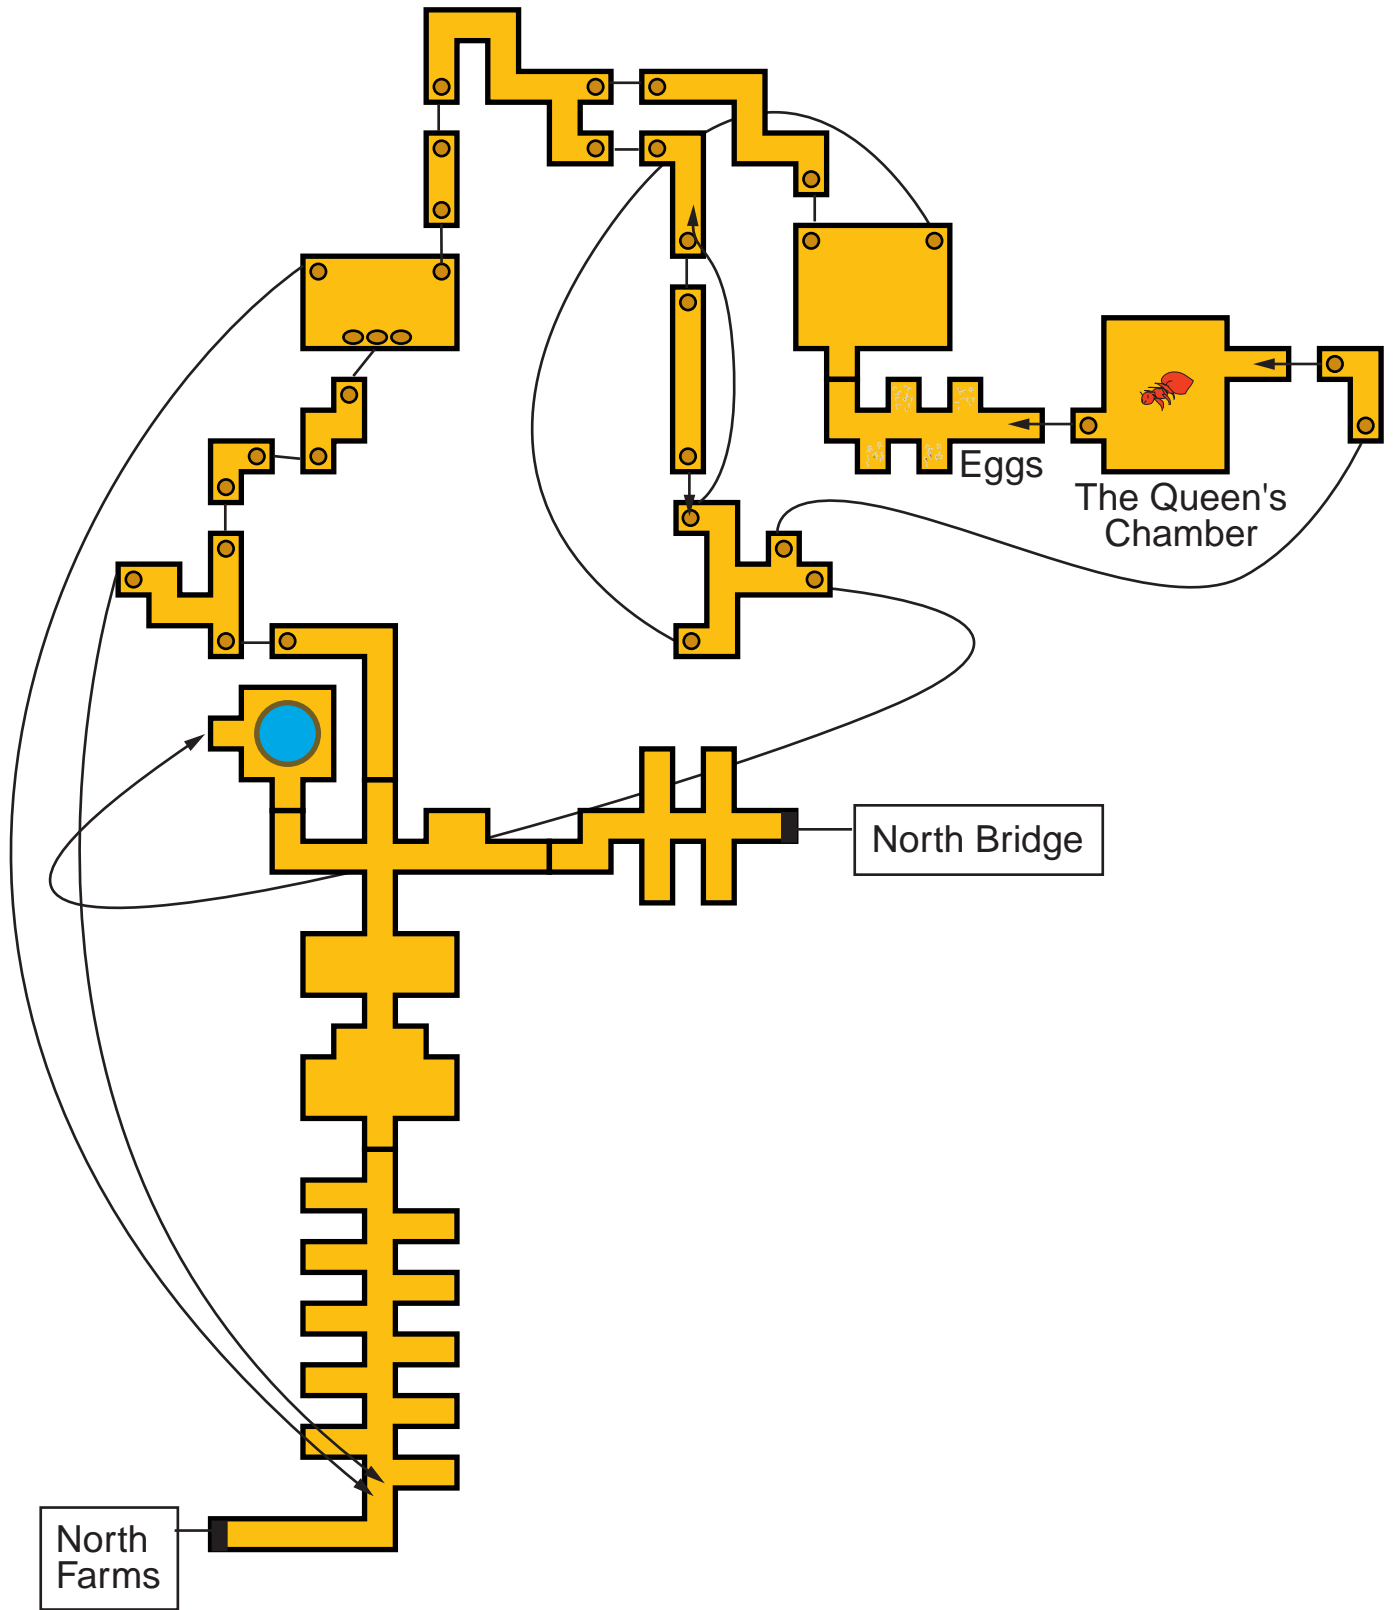

The Known World

3rd Edition

A scroll indebted to the work of many.
faithfully compiled and illumined by Parintachin

The Lok'Groton Islands 3.0

Credits: Martlet, Parintachin, MrMac

The Known World Map Distribution
<http://clanworld.haxor.com>

Puddleby Island 2.0

Credits: Braveheart, Delta, Darkmos, MrMac, Marcus Antonius, Parintachin, John the Junkie

The Known World Map Distribution
<http://clanworld.haxor.com>

Puddleby Town 3.0

Credits: Parintachin, MrMac, Devil

The Known World Map Distribution
<http://clanworld.haxor.com>

Myrm Hive 1.2

Credits: Parintachin

The Known World Map Distribution
<http://clanworld.haxor.com>

Marsh 2.2

Credits: Snrub, Ton To, Parintachin

The Known World Map Distribution
<http://clanworld.haxor.com>

Lower South Forest

South Beach of Puddlesby Island

Spirit Wood 1.0

Credits: Parintachin, Loco, Warplet

The Known World Map Distribution
<http://clanworld.haxor.com>

The Sacred Grove is a beautiful place dedicated to the peace and majesty of nature. Come here to meditate.