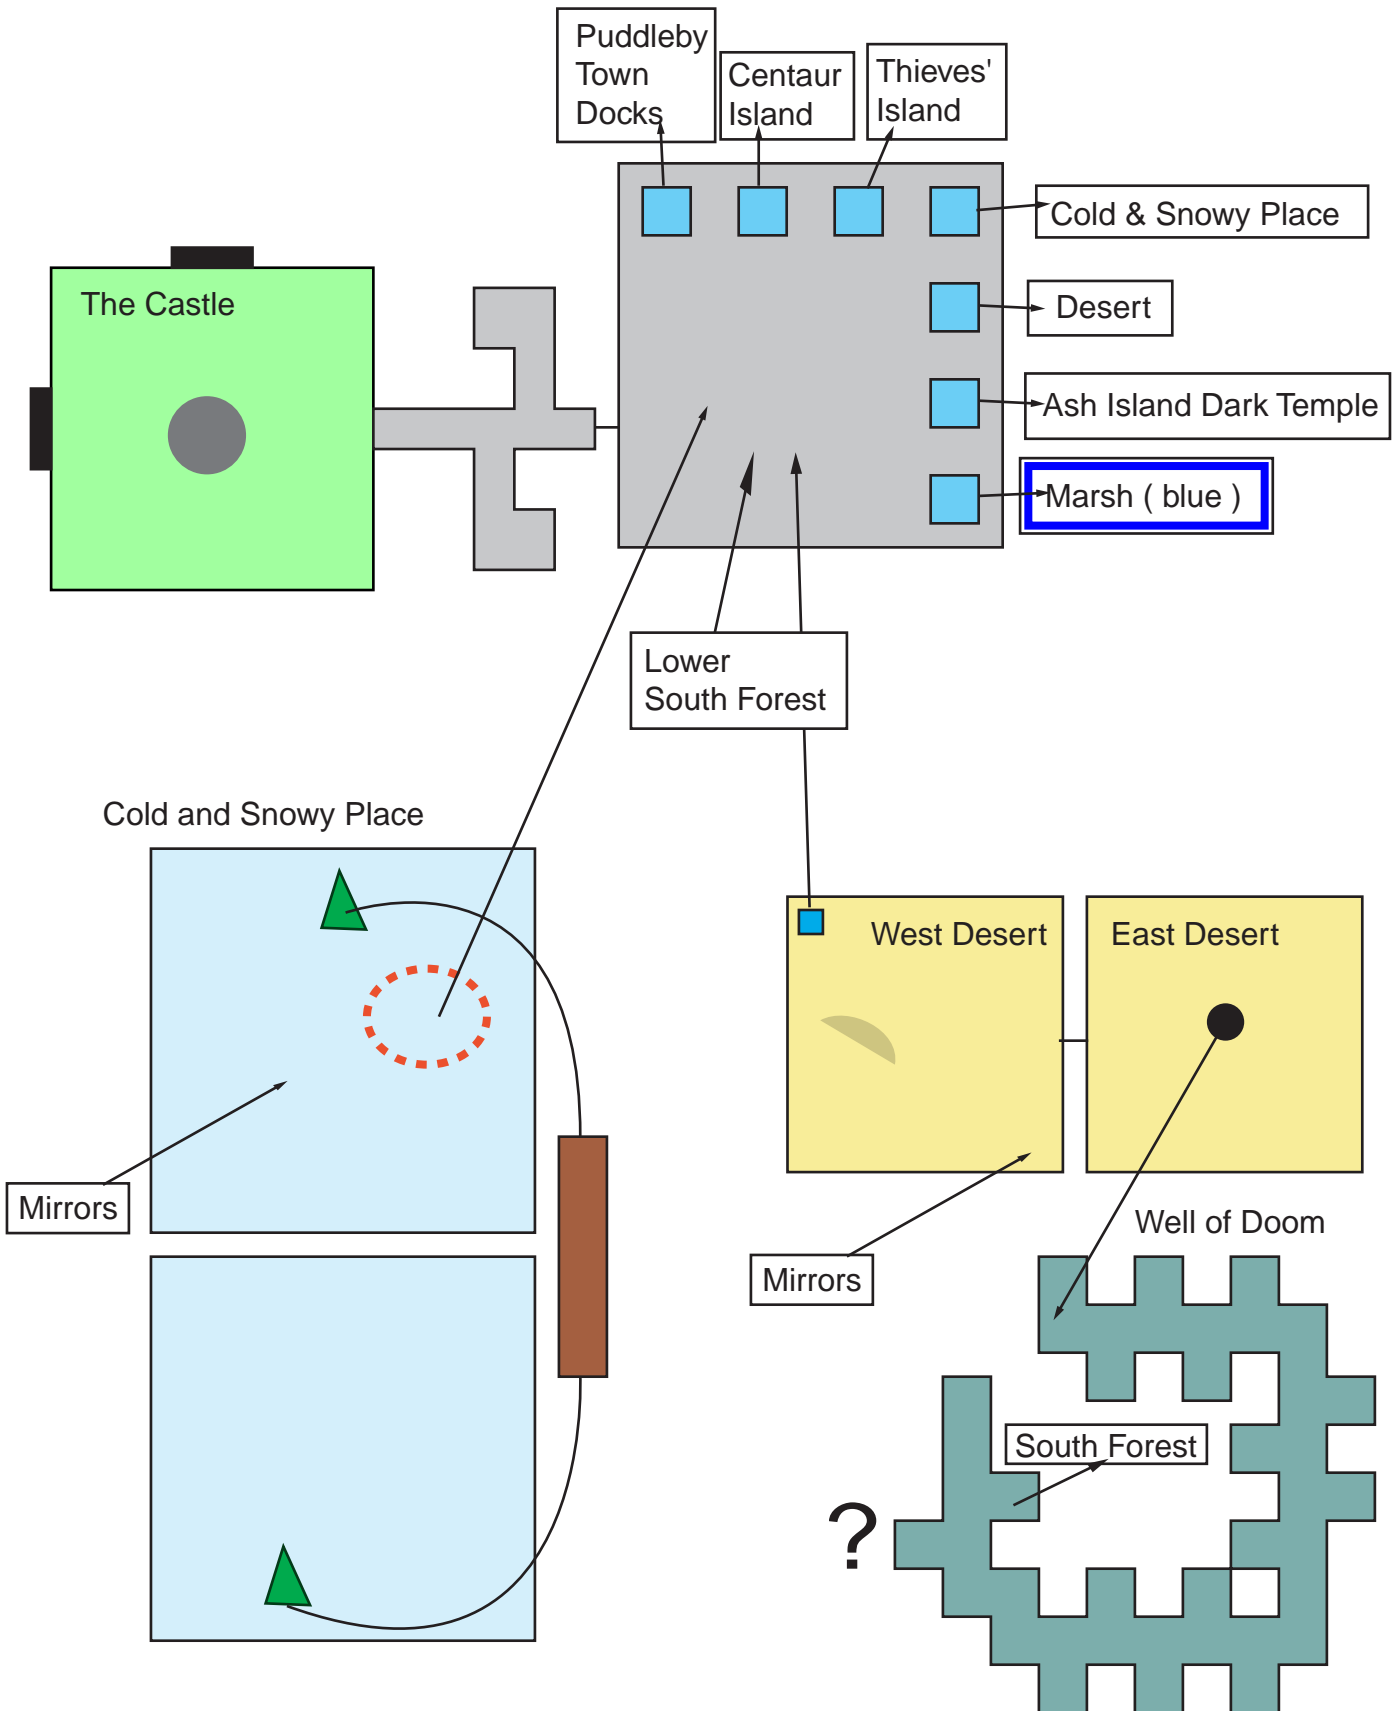

Mirrors 1.1

Credits: Ton To, Darkmos, Braveheart, Parintachin

The Known World Map Distribution
<http://clanworld.haxor.com>