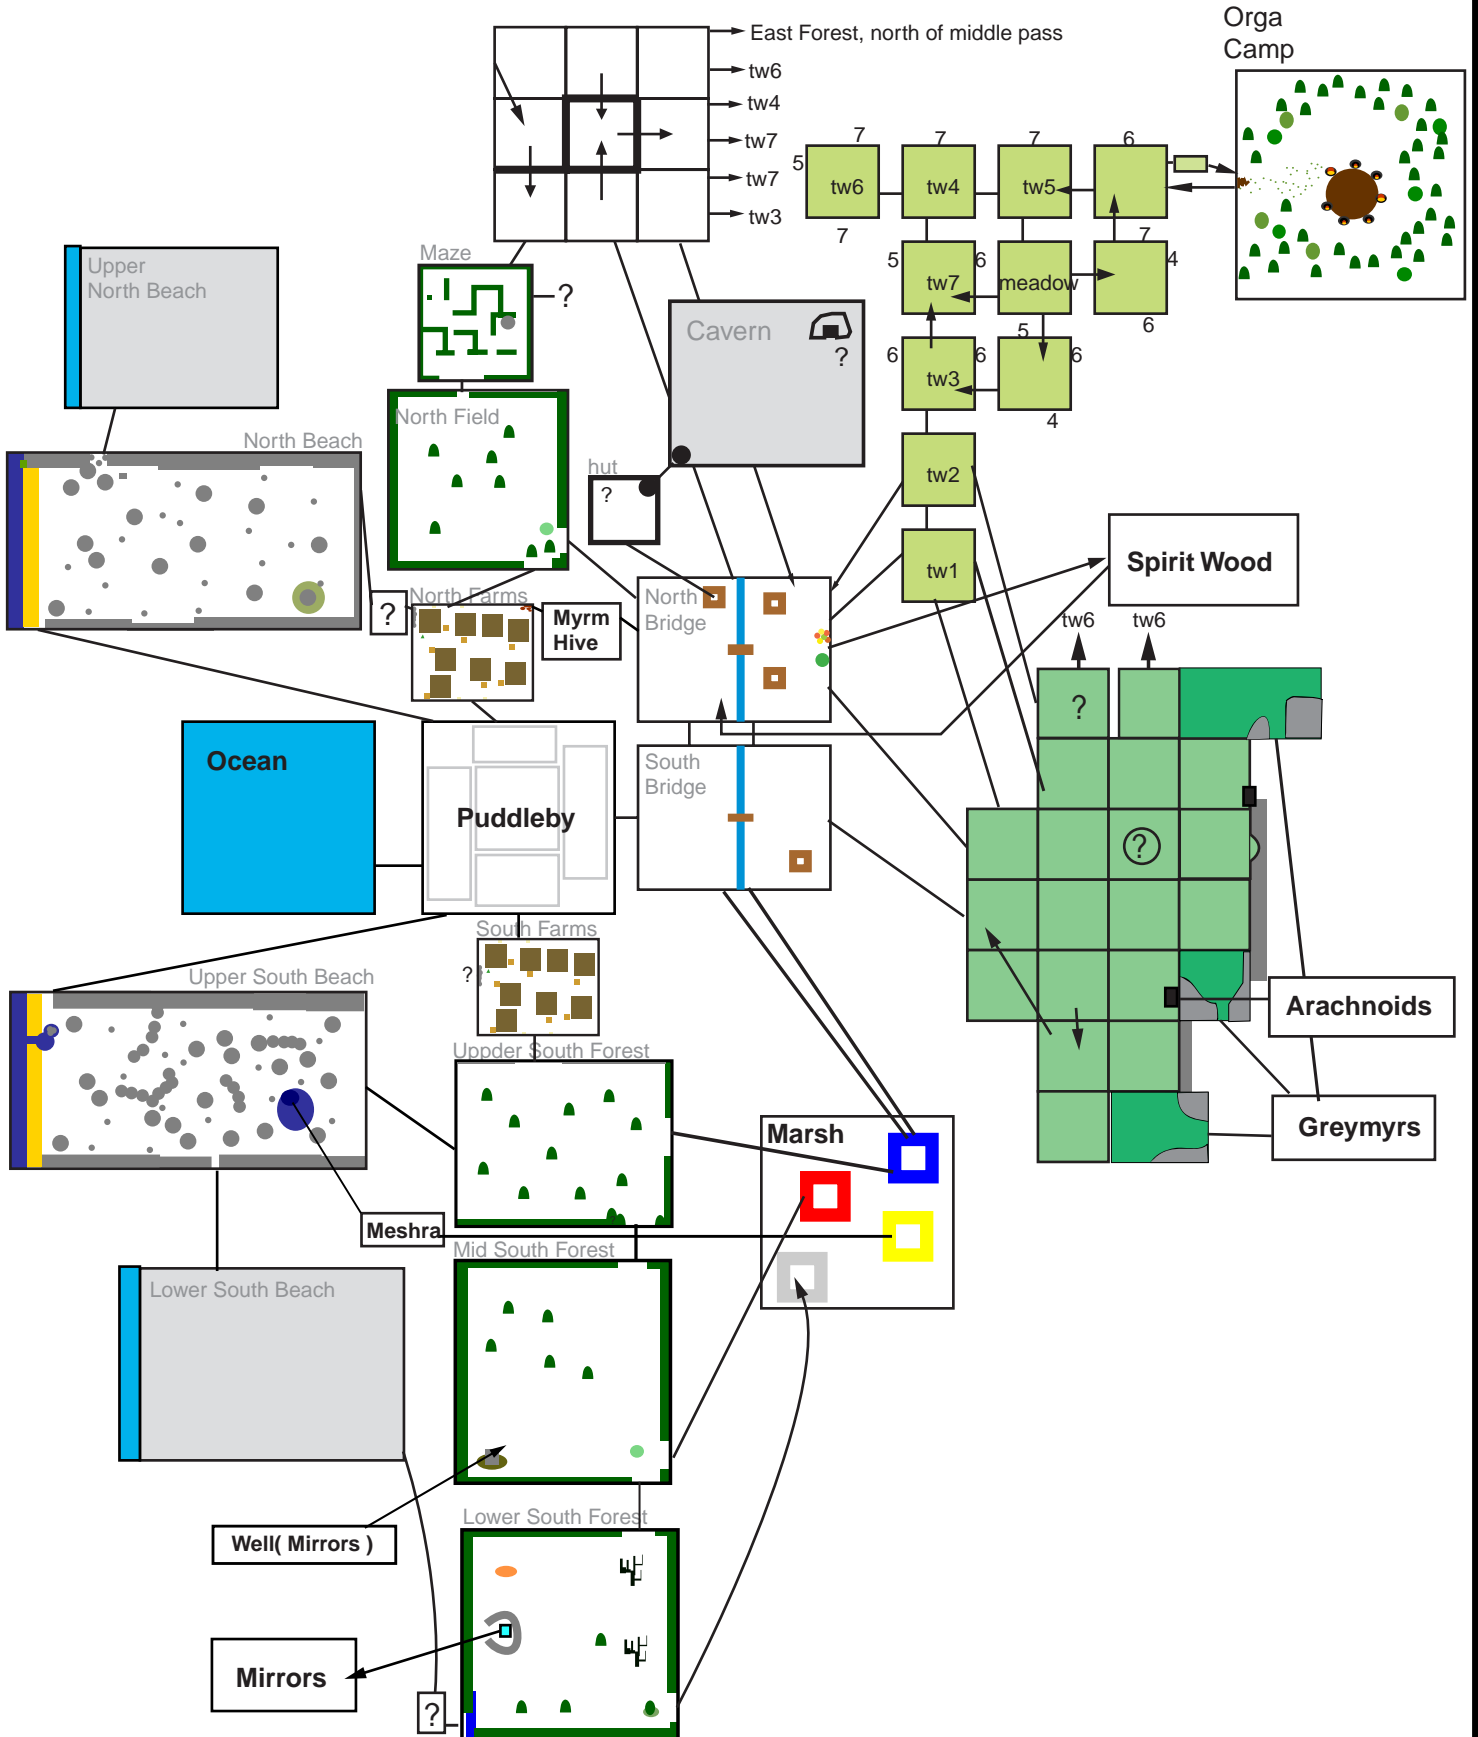

The Known World

3rd Edition

A scroll indebted to the work of many.
faithfully compiled and illumined by Parintachin

The Lok'Groton Islands 3.0

Credits: Martlet, Parintachin, MrMac

The Known World Map Distribution
<http://clanworld.haxor.com>

Puddleby Island 2.0

Credits: Braveheart, Delta, Darkmos, MrMac, Marcus Antonius, Parintachin, John the Junkie

The Known World Map Distribution
<http://clanworld.haxor.com>

Puddleby Town 3.0

Credits: Parintachin, MrMac, Devil

The Known World Map Distribution
<http://clanworld.haxor.com>

Myrm Hive 1.2

Credits: Parintachin

The Known World Map Distribution
<http://clanworld.haxor.com>

Marsh 2.2

Credits: Snrub, Ton To, Parintachin

The Known World Map Distribution
<http://clanworld.haxor.com>

Lower South Forest

South Beach of Puddlesby Island

Spirit Wood 1.0

Credits: Parintachin, Loco, Warplet

The Known World Map Distribution
<http://clanworld.haxor.com>

The Sacred Grove is a beautiful place dedicated to the peace and majesty of nature. Come here to meditate.