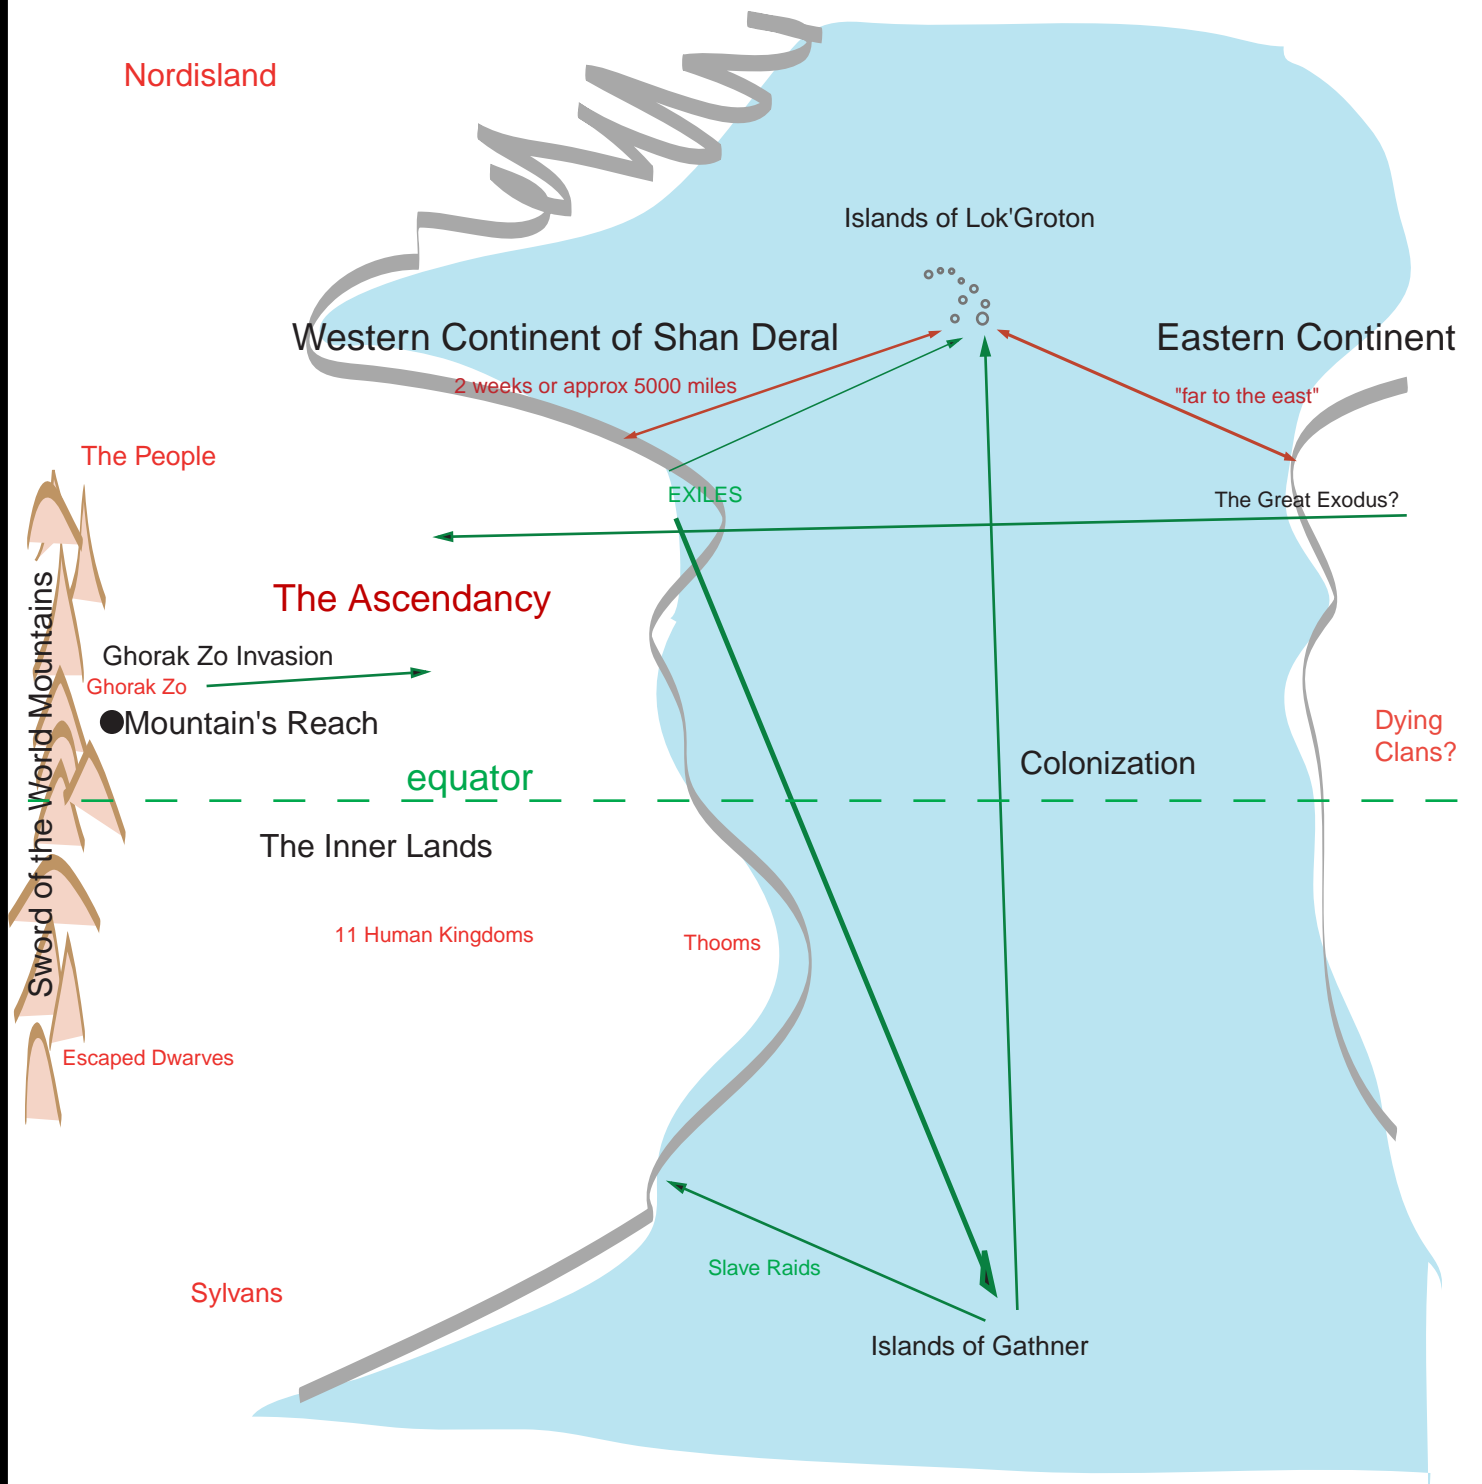

The Known World

3rd Edition

A scroll indebted to the work of many.
faithfully compiled and illumined by Parintachin

The Lok'Groton Islands 3.0

Credits: Martlet, Parintachin, MrMac

The Known World Map Distribution
<http://clanworld.haxor.com>

Lower South Forest

South Beach of Puddlesby Island

Spirit Wood 1.0

Credits: Parintachin, Loco, Warplet

The Known World Map Distribution
<http://clanworld.haxor.com>

The Sacred Grove is a beautiful place dedicated to the peace and majesty of nature. Come here to meditate.

Eastern Mountains 1.1

Credits: Ton To, Marcus Antonius, Parintachin, Smoke

The Known World Map Distribution
<http://clanworld.haxor.com>

Ash Island 1.1

Credits: Parintachin, Tonto, Martlet, Snrub, MrMac

The Known World Map Distribution
<http://clanworld.haxor.com>

note: A few fissures are not yet marked out. Be careful!