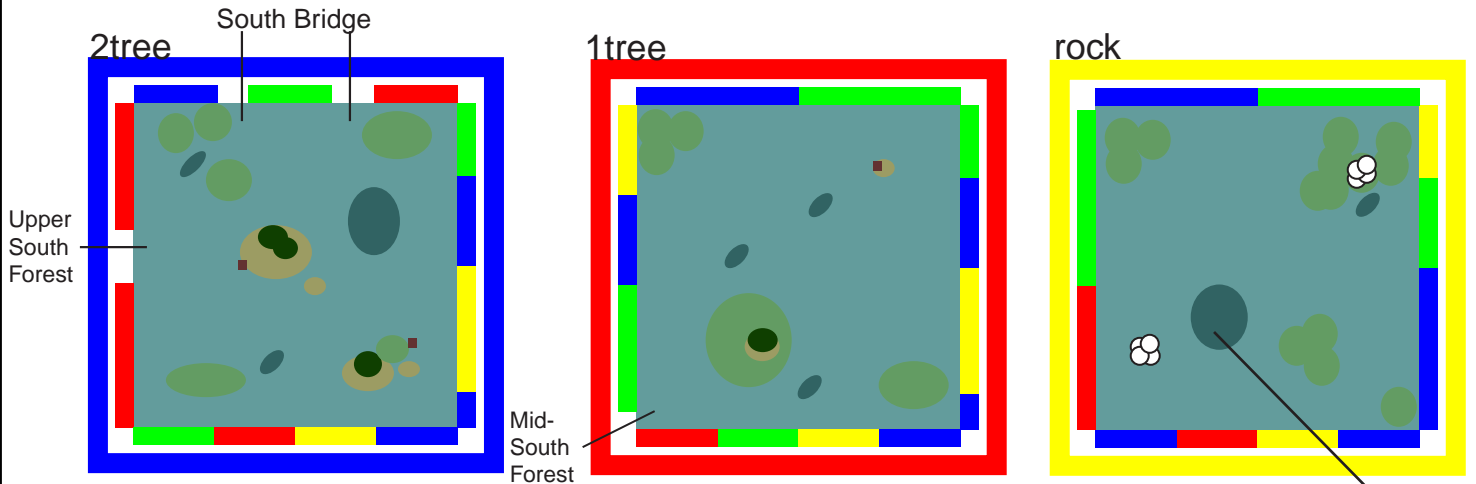

Lower South Forest

South Beach of Puddlesby Island

Spirit Wood 1.0

Credits: Parintachin, Loco, Warplet

The Known World Map Distribution
<http://clanworld.haxor.com>

The Sacred Grove is a beautiful place dedicated to the peace and majesty of nature. Come here to meditate.